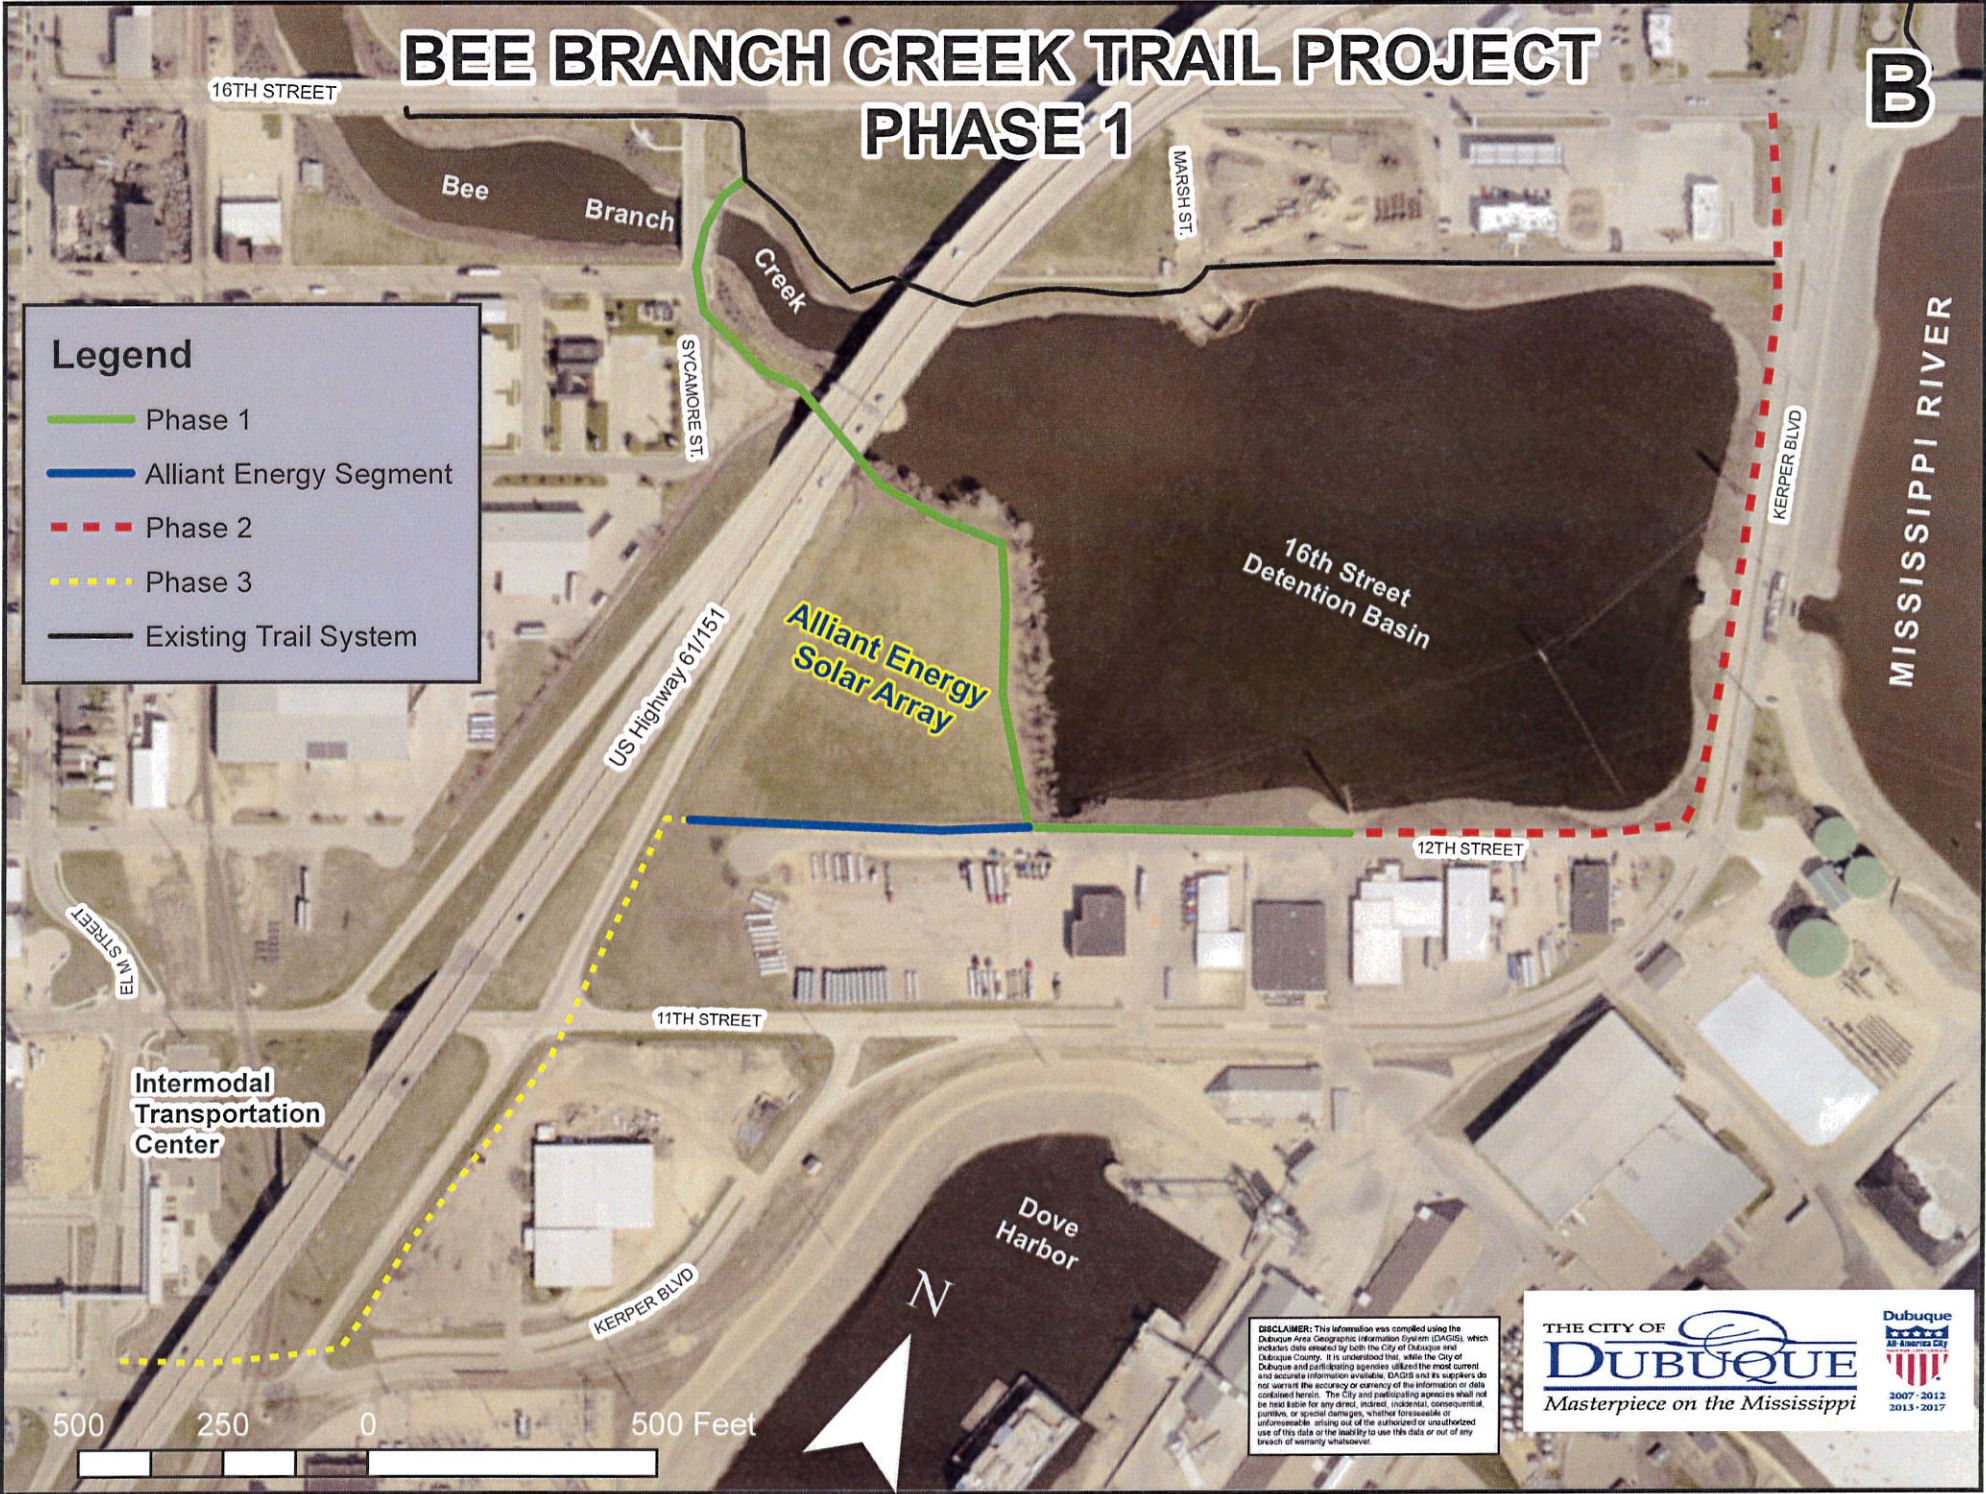

BEE BRANCH CREEK TRAIL PROJECT PHASE 1

B

Legend

- Phase 1
- Alliant Energy Segment
- - - Phase 2
- - - Phase 3
- Existing Trail System

THE CITY OF
DUBUQUE
Masterpiece on the Mississippi

Dubuque
All-America City
2007-2012
2013-2017