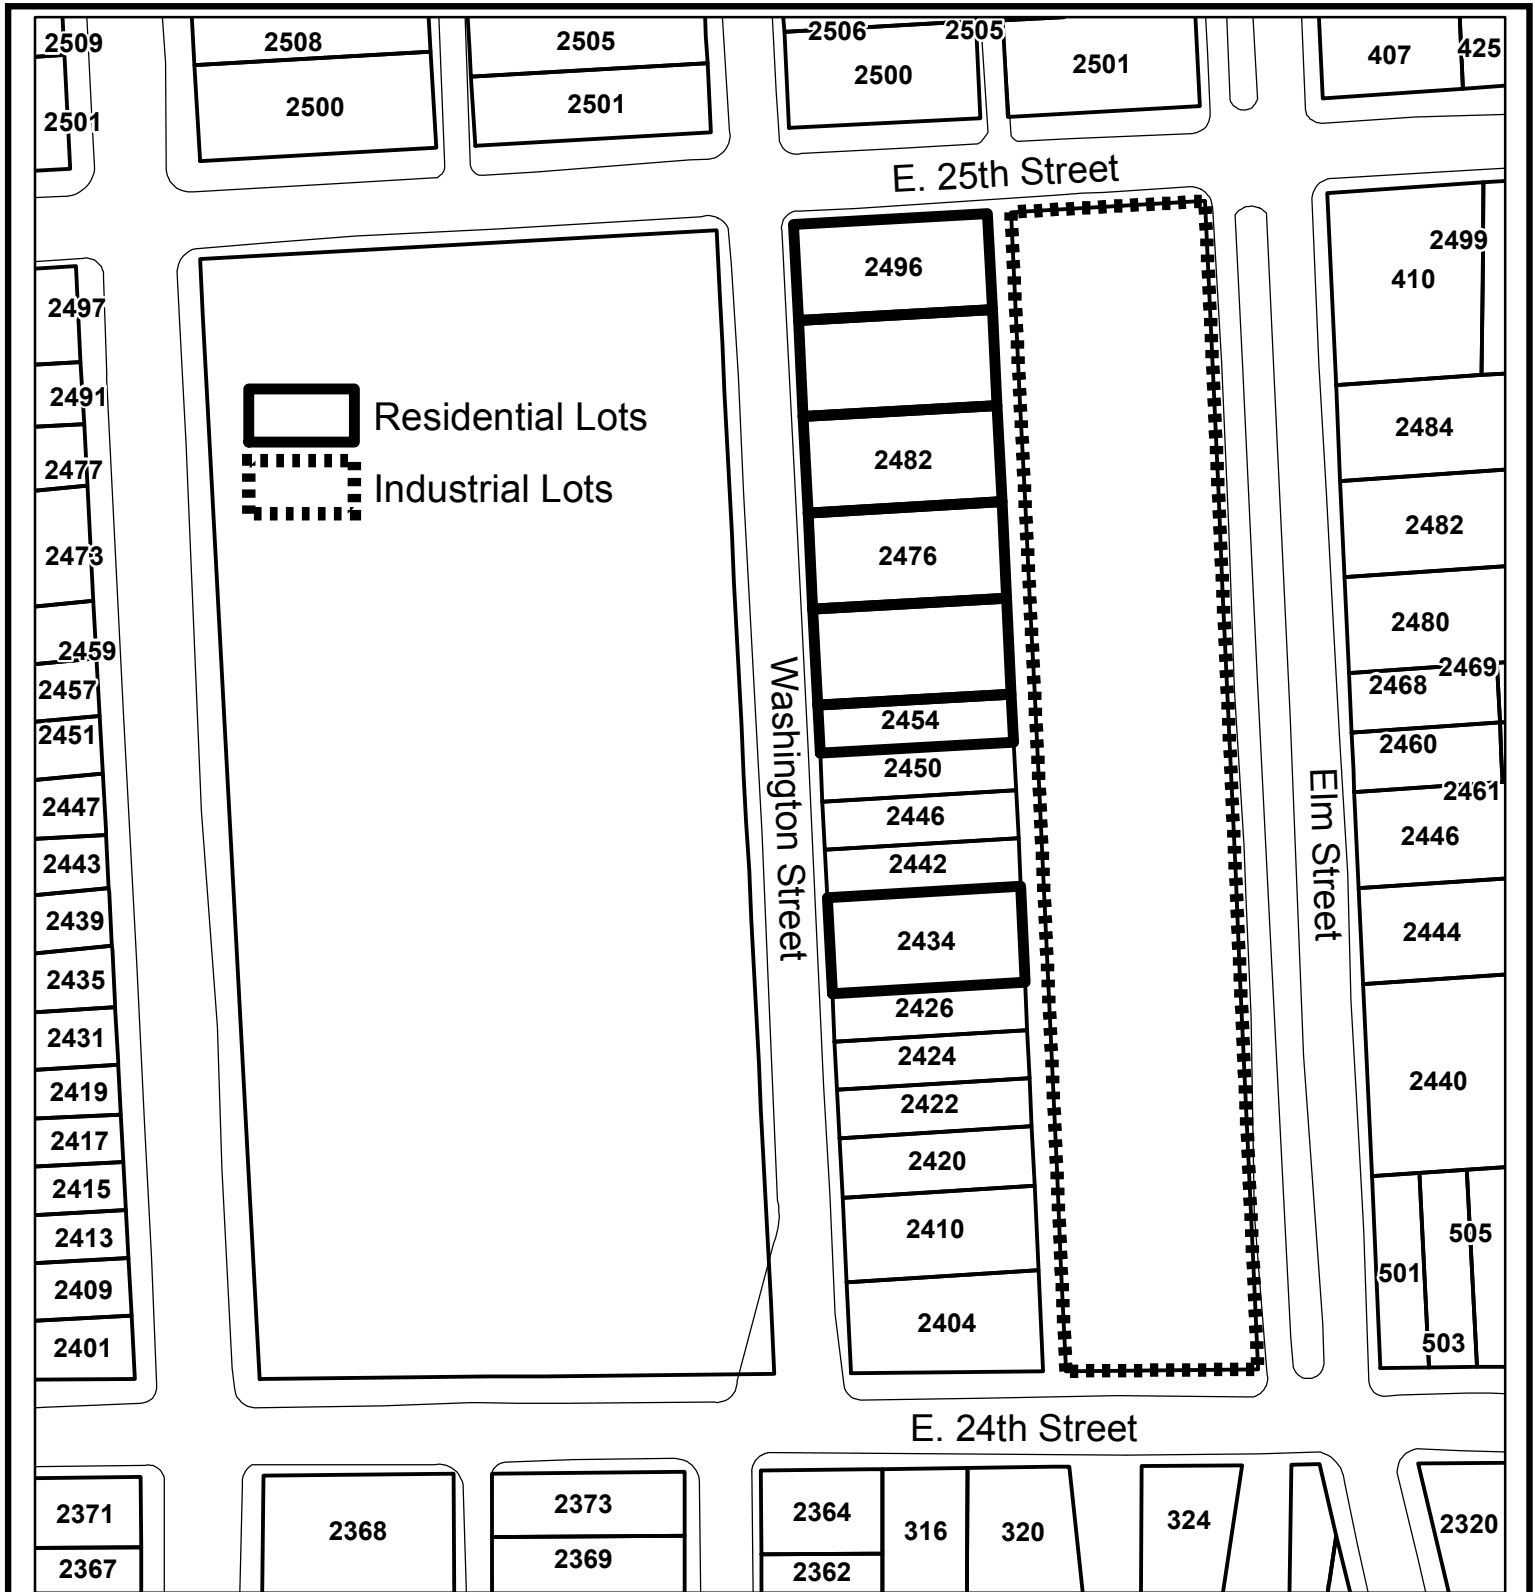

EXHIBIT A

Properties to be Acquired

1 inch = 100 feet

Map Prepared by:
City of Dubuque
Engineering Department
50 West 13th Street
Dubuque, Iowa 52001
Phone: (563) 589-4270
Fax: (563) 589-4205