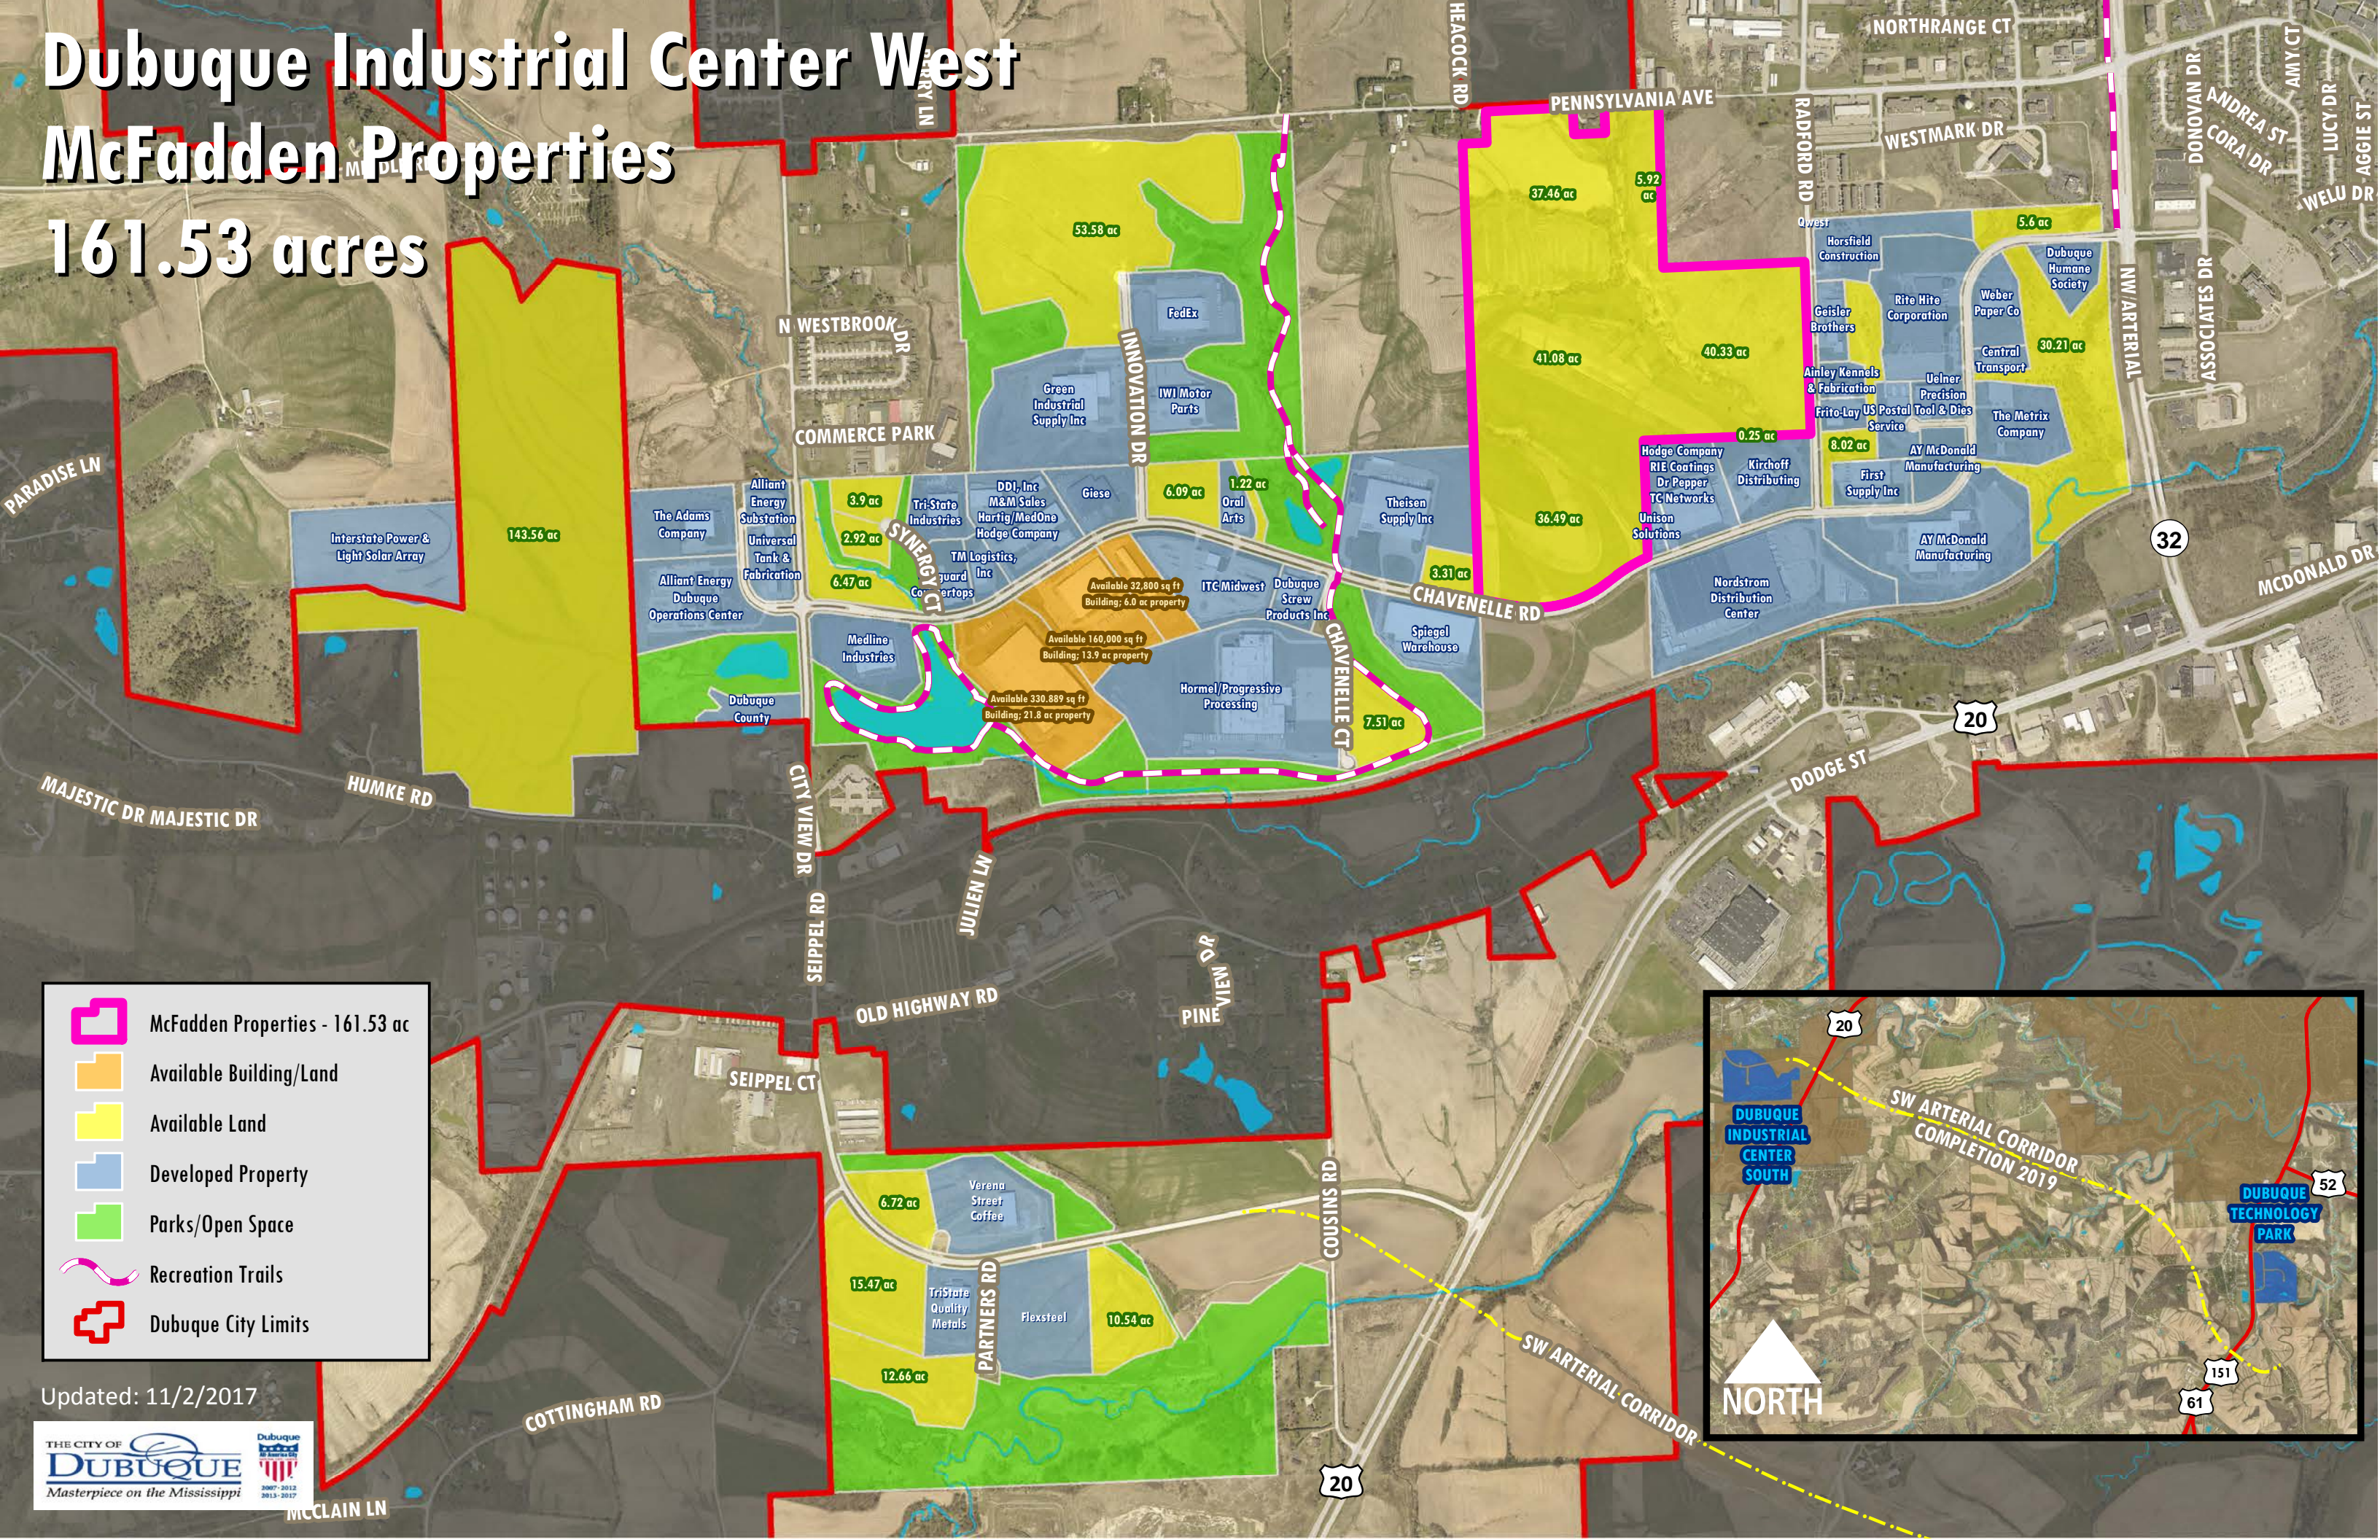

Dubuque Industrial Center West

McFadden Properties

161.53 acres

Updated: 11/2/2017